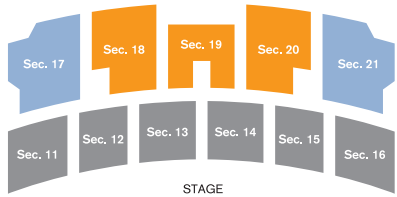

Hill Auditorium

Main Floor

Mezzanine Level

Balcony Level

Power Center For The Performing Arts

Orchestra Level*

Balcony Level

Pricing (Pricing scheme applies to both venues.)

 Price Level (A)

 Price Level (C)

 Price Level (E)

 Price Level (B)

 Price Level (D)