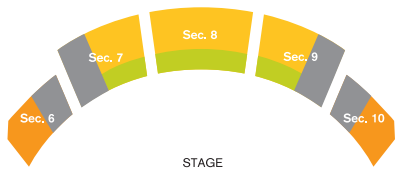

Hill Auditorium

Main Floor

Mezzanine Level

Balcony Level

Power Center For The Performing Arts

Orchestra Level*

Balcony Level

Pricing (Pricing scheme applies to both venues.)

 Price Level (A)

 Price Level (C)

 Price Level (E)

 Price Level (B)

 Price Level (D)